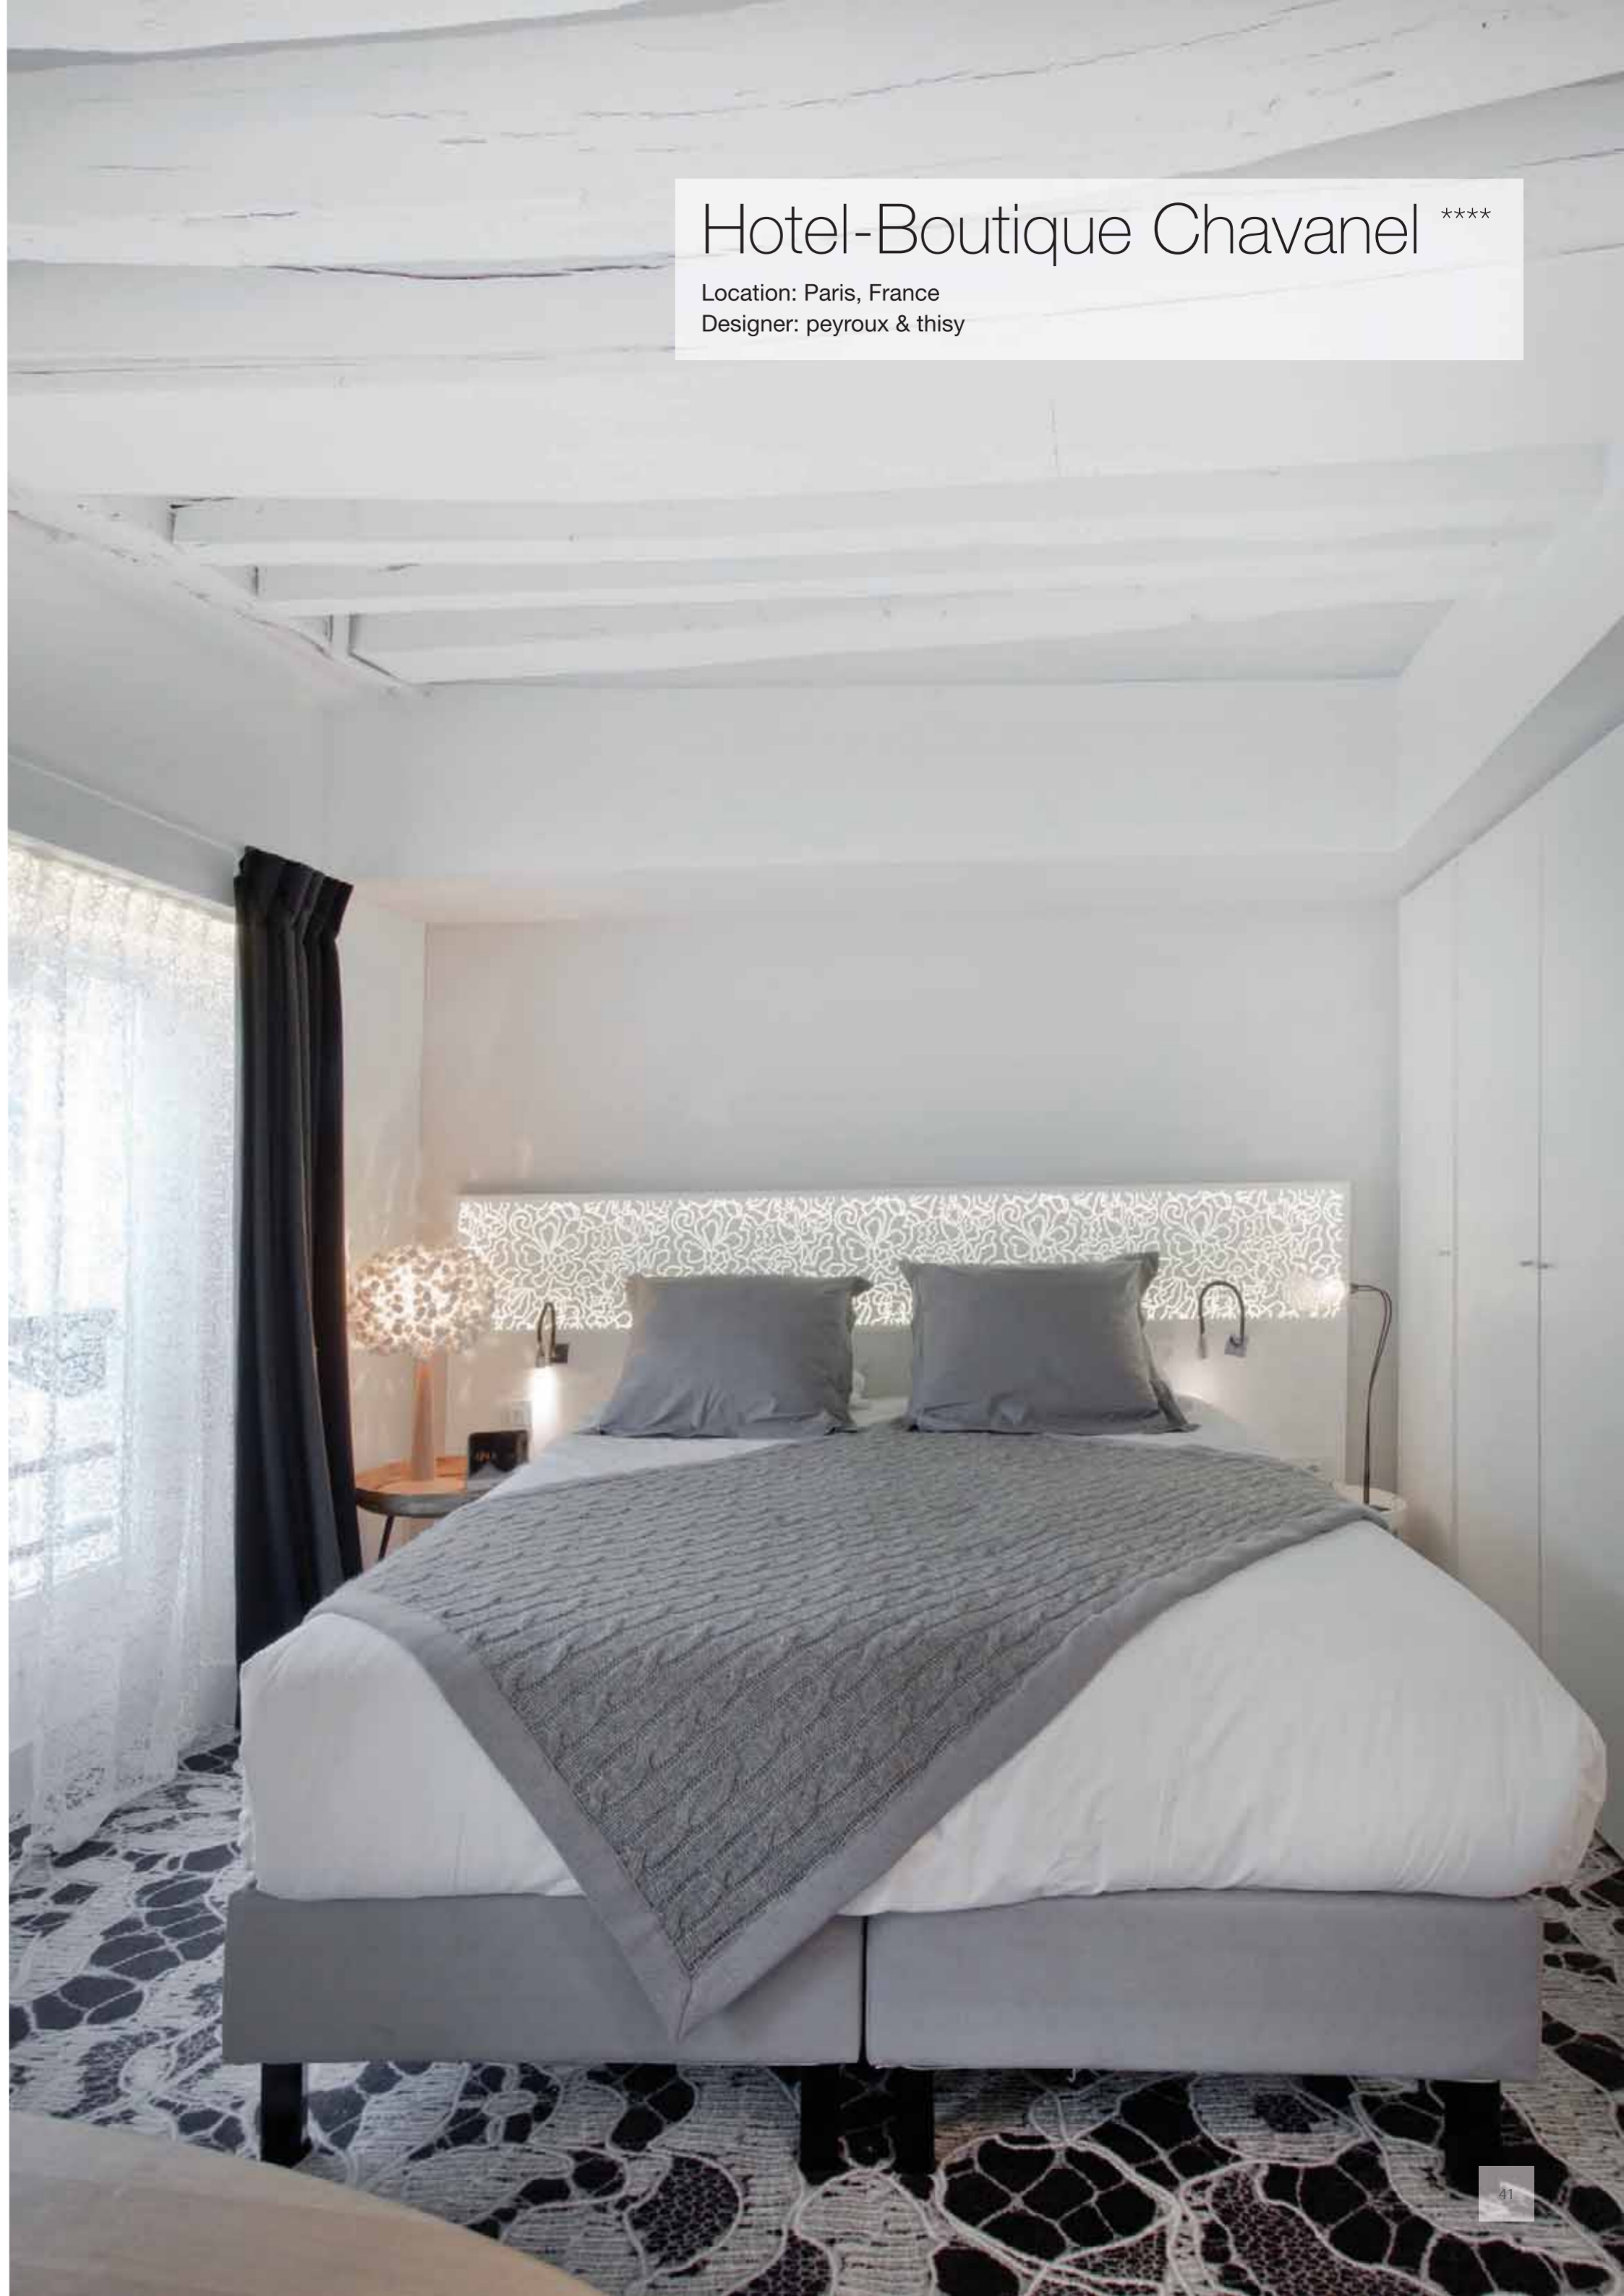

Hotel-Boutique Chavanel ****
Location: Paris, France
Designer: peyroux & thisy