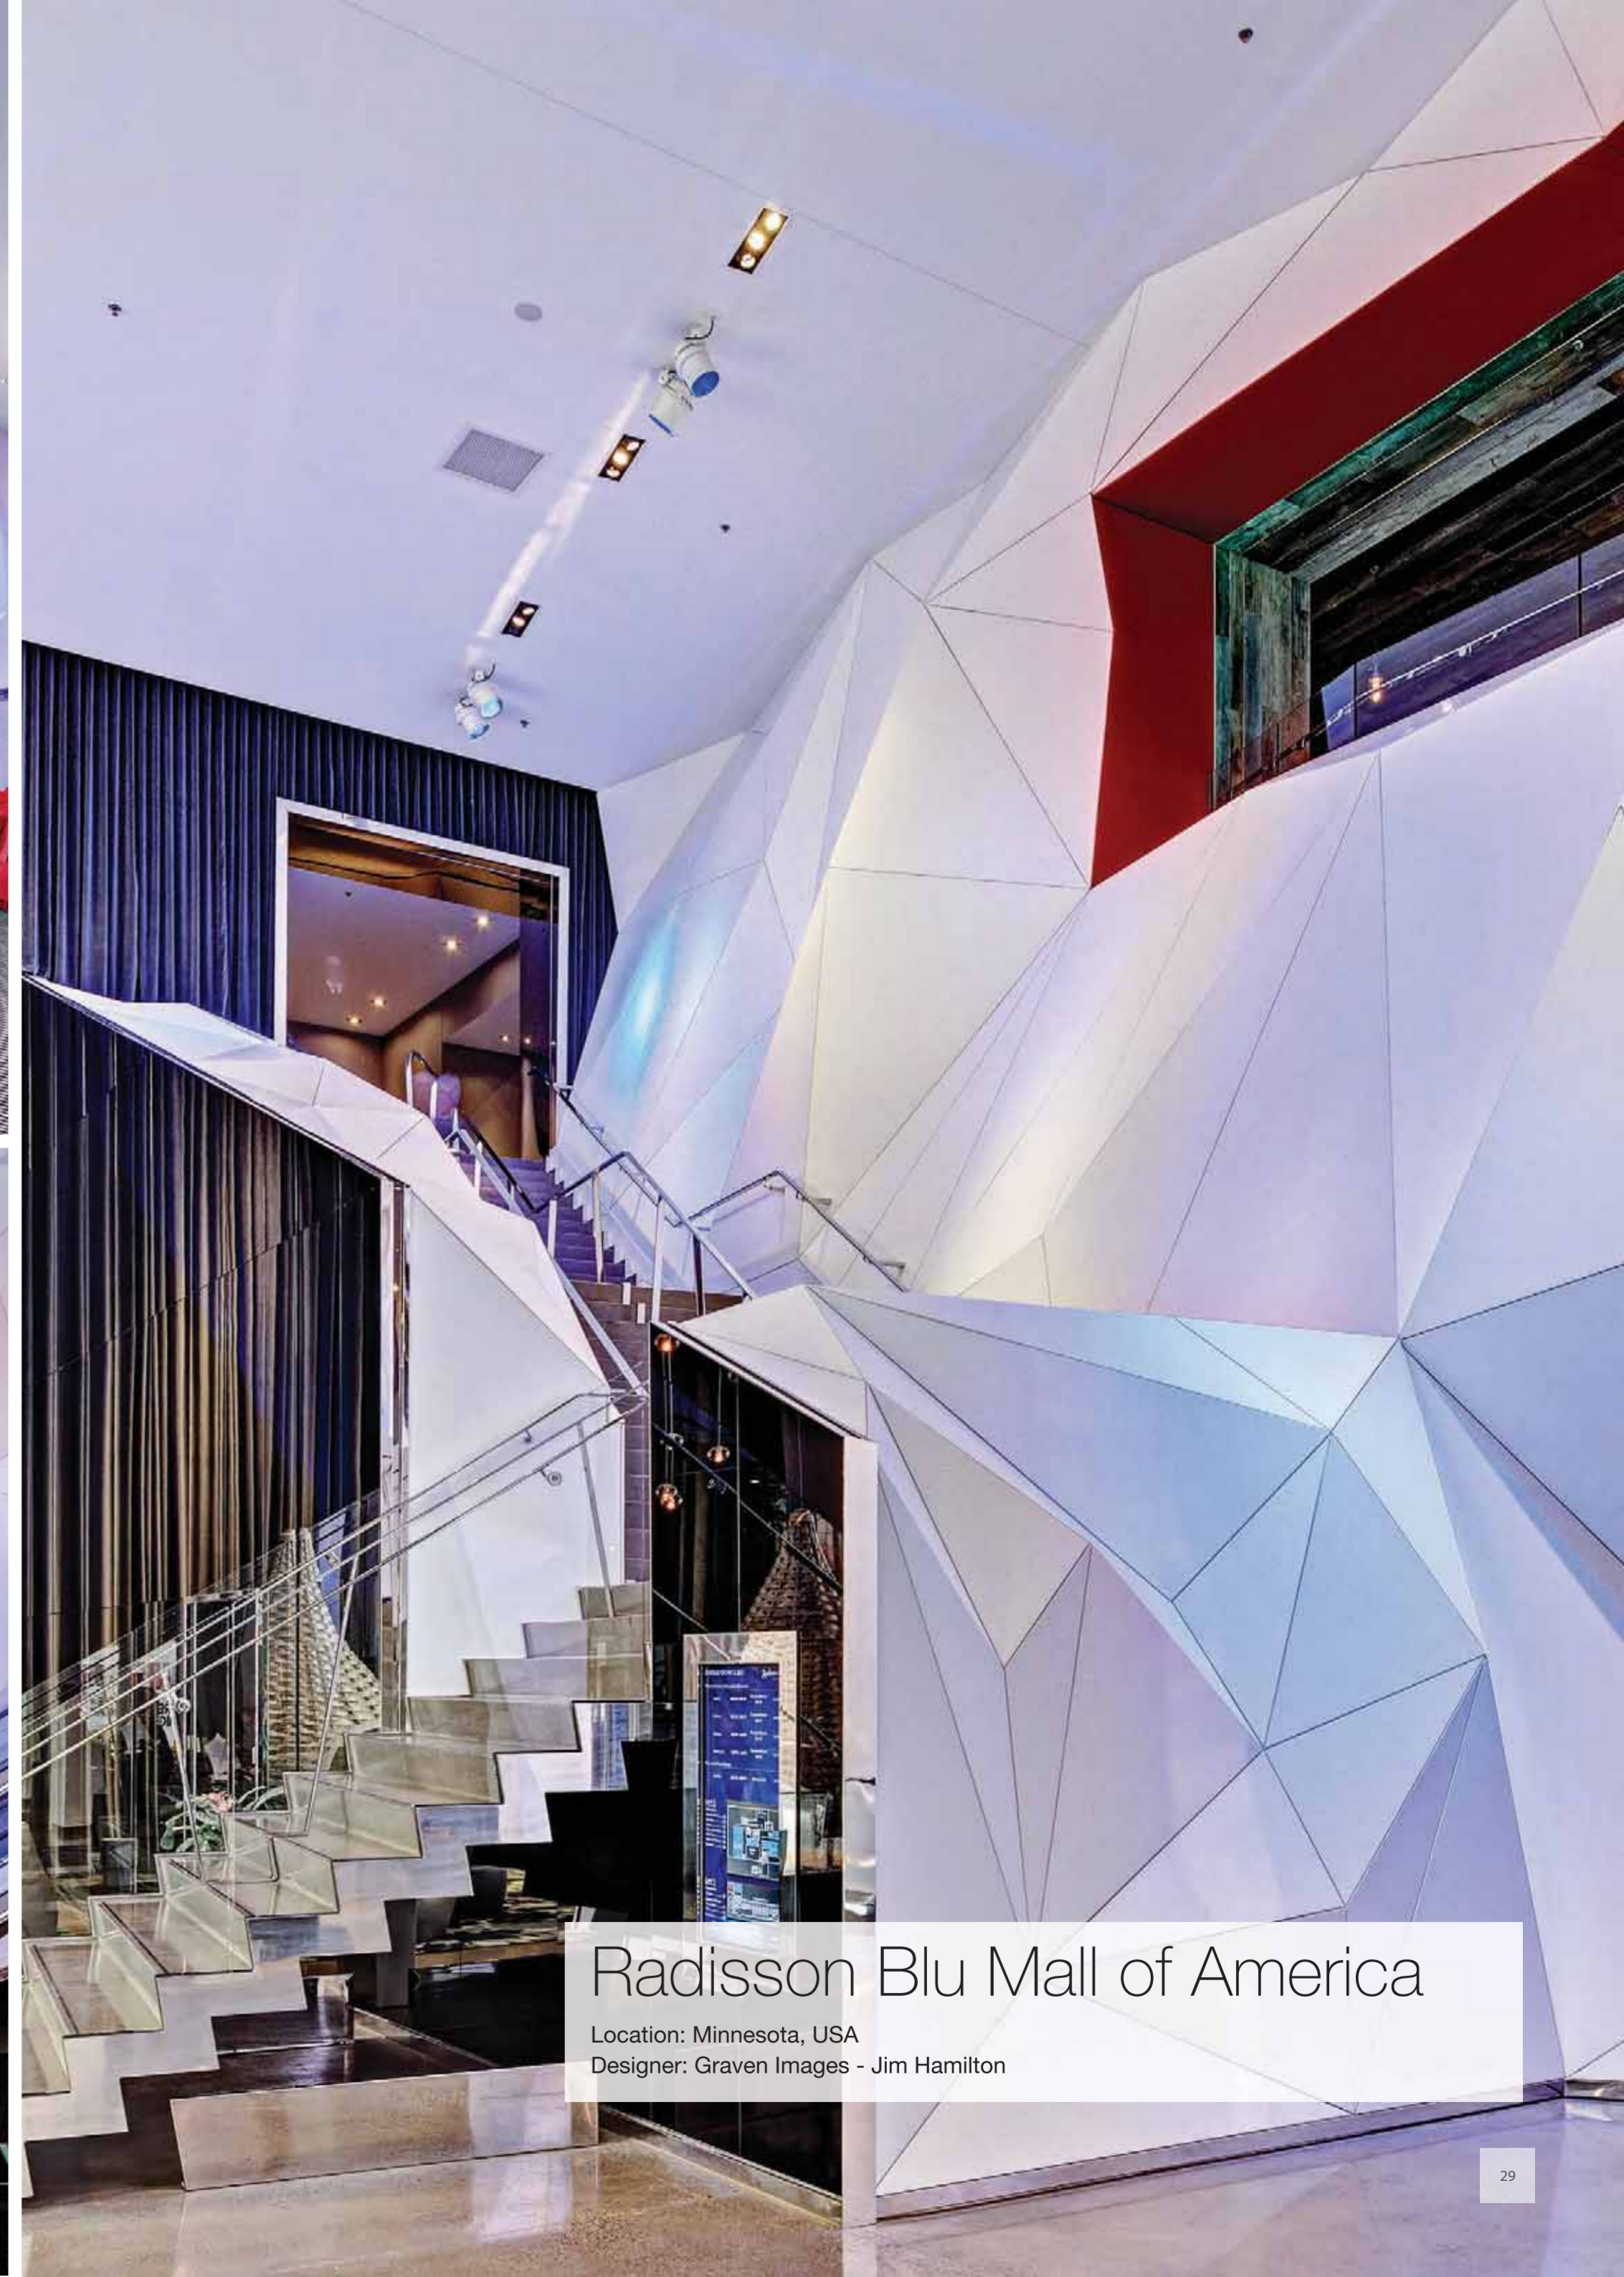

Radisson Blu Mall of America

Location: Minnesota, USA
Designer: Graven Images - Jim Hamilton