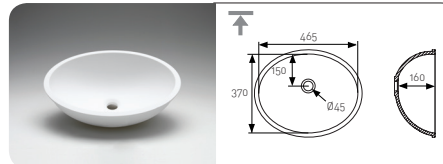

24 STOCK COLOURS

Snow White

2500 x 760mm - 98 x 30" / 6 mm - 1/4"
3680 x 760mm - 145 x 30" / 12 mm - 1/2"
3680 x 930mm - 145 x 36" / 12 mm - 1/2"
3680 x 1350mm - 145 x 53" / 12 mm - 1/2"

Colors

Colors +

Light

Star

Royal

Royal +

Nature

3680 x 760mm - 145 x 30" / 12 mm - 1/2"

Sinks - Bath

BC B 413

Basins - Kitchen