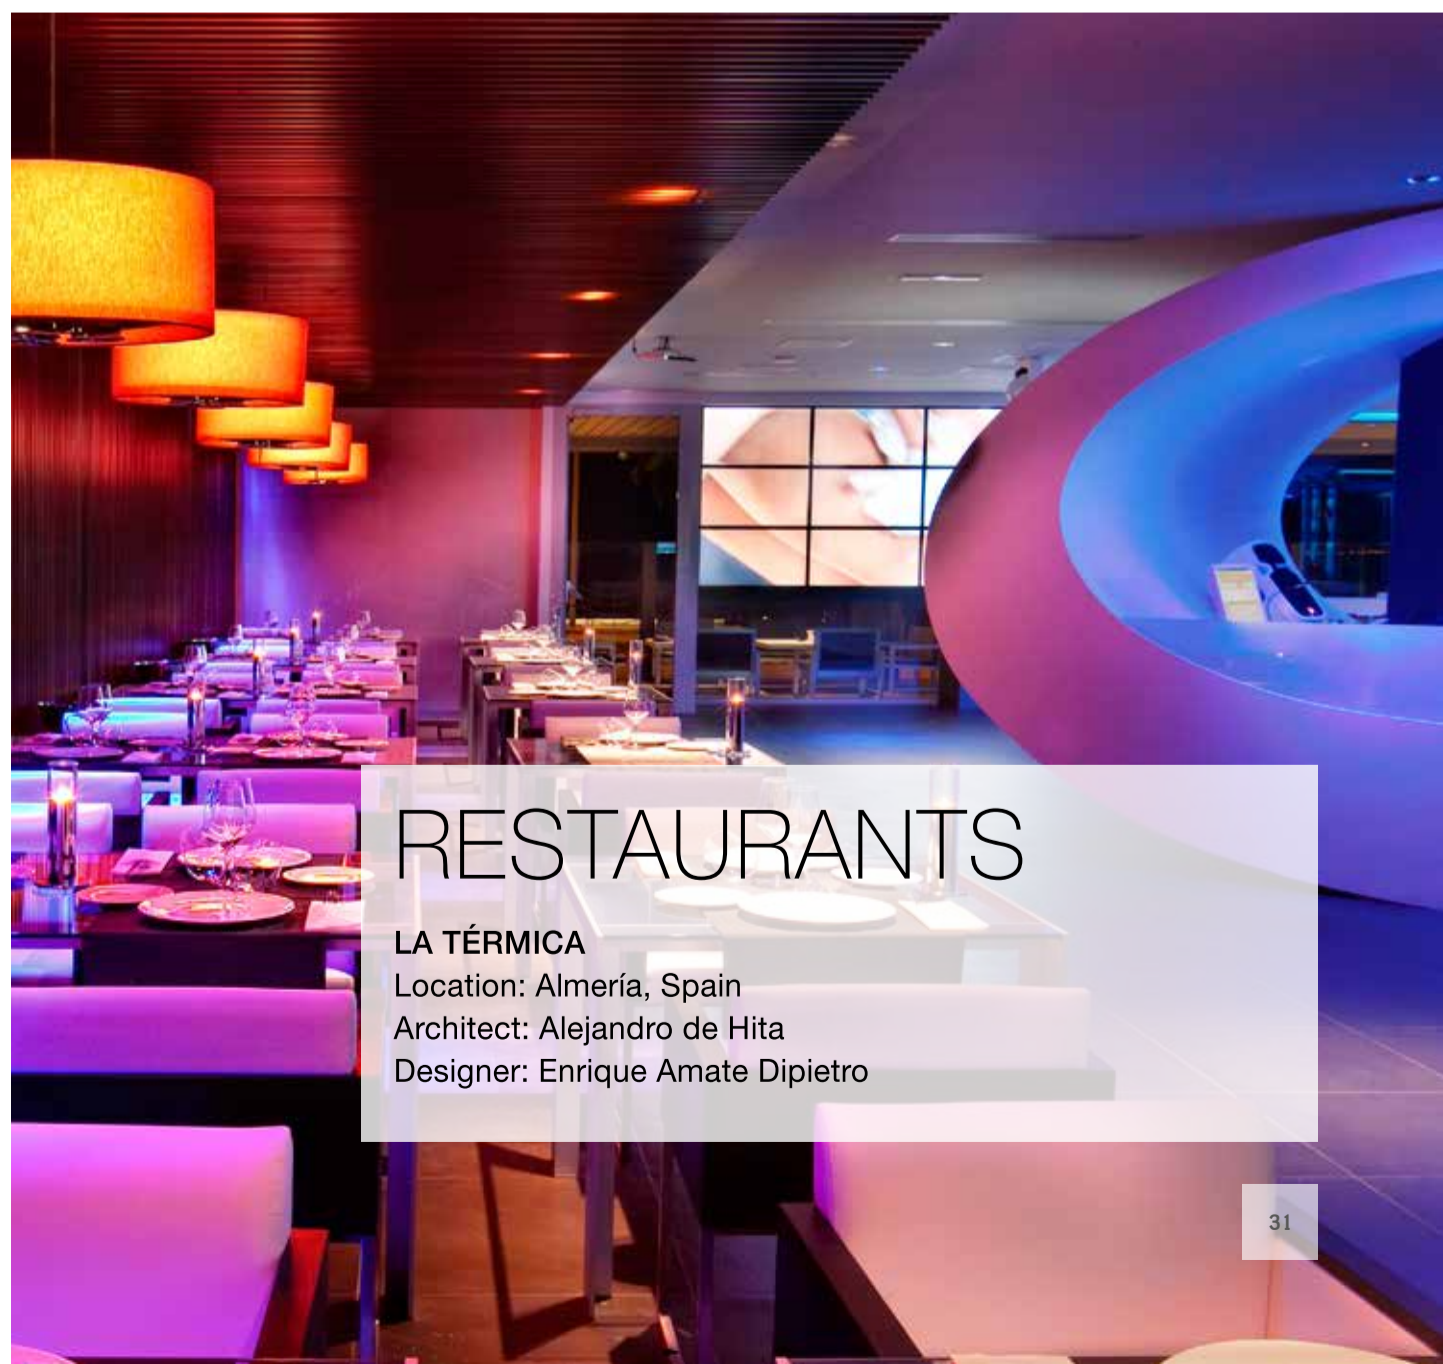

RESTAURANTS

LA TÉRMICA

Location: Almería, Spain

Architect: Alejandro de Hita

Designer: Enrique Amate Dipietro