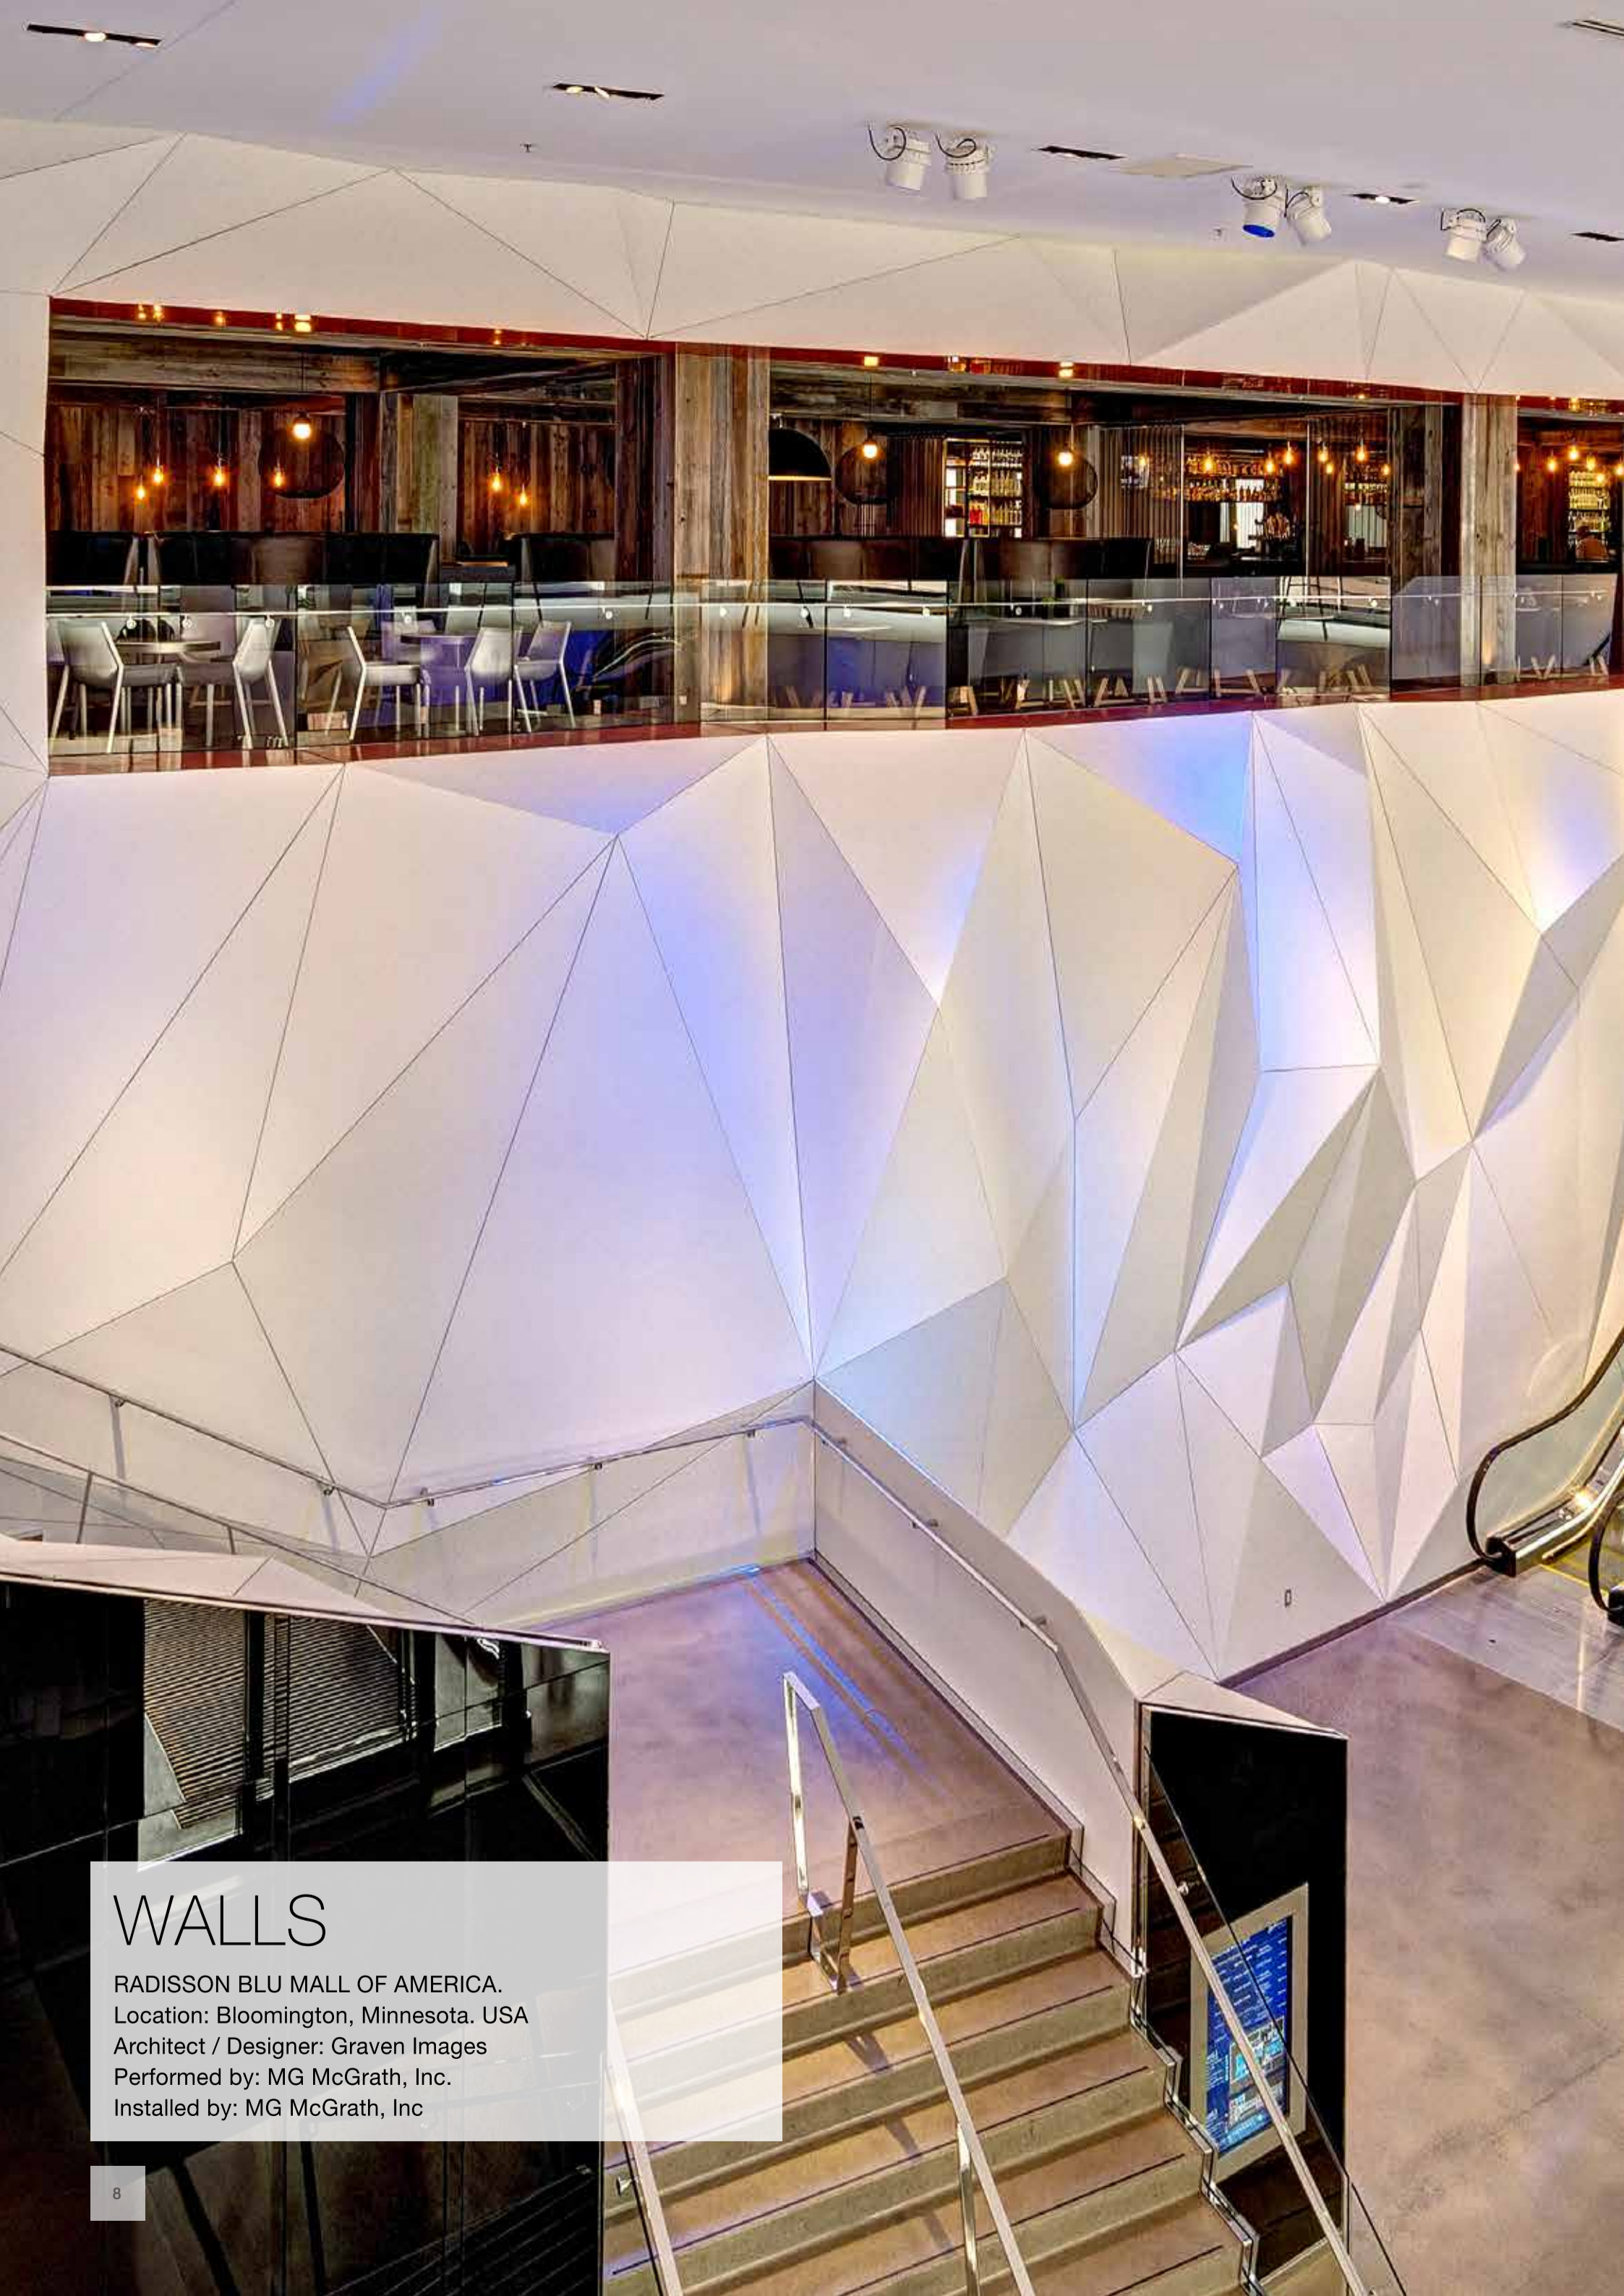

WALLS

RADISSON BLU MALL OF AMERICA.
Location: Bloomington, Minnesota. USA
Architect / Designer: Graven Images
Performed by: MG McGrath, Inc.
Installed by: MG McGrath, Inc