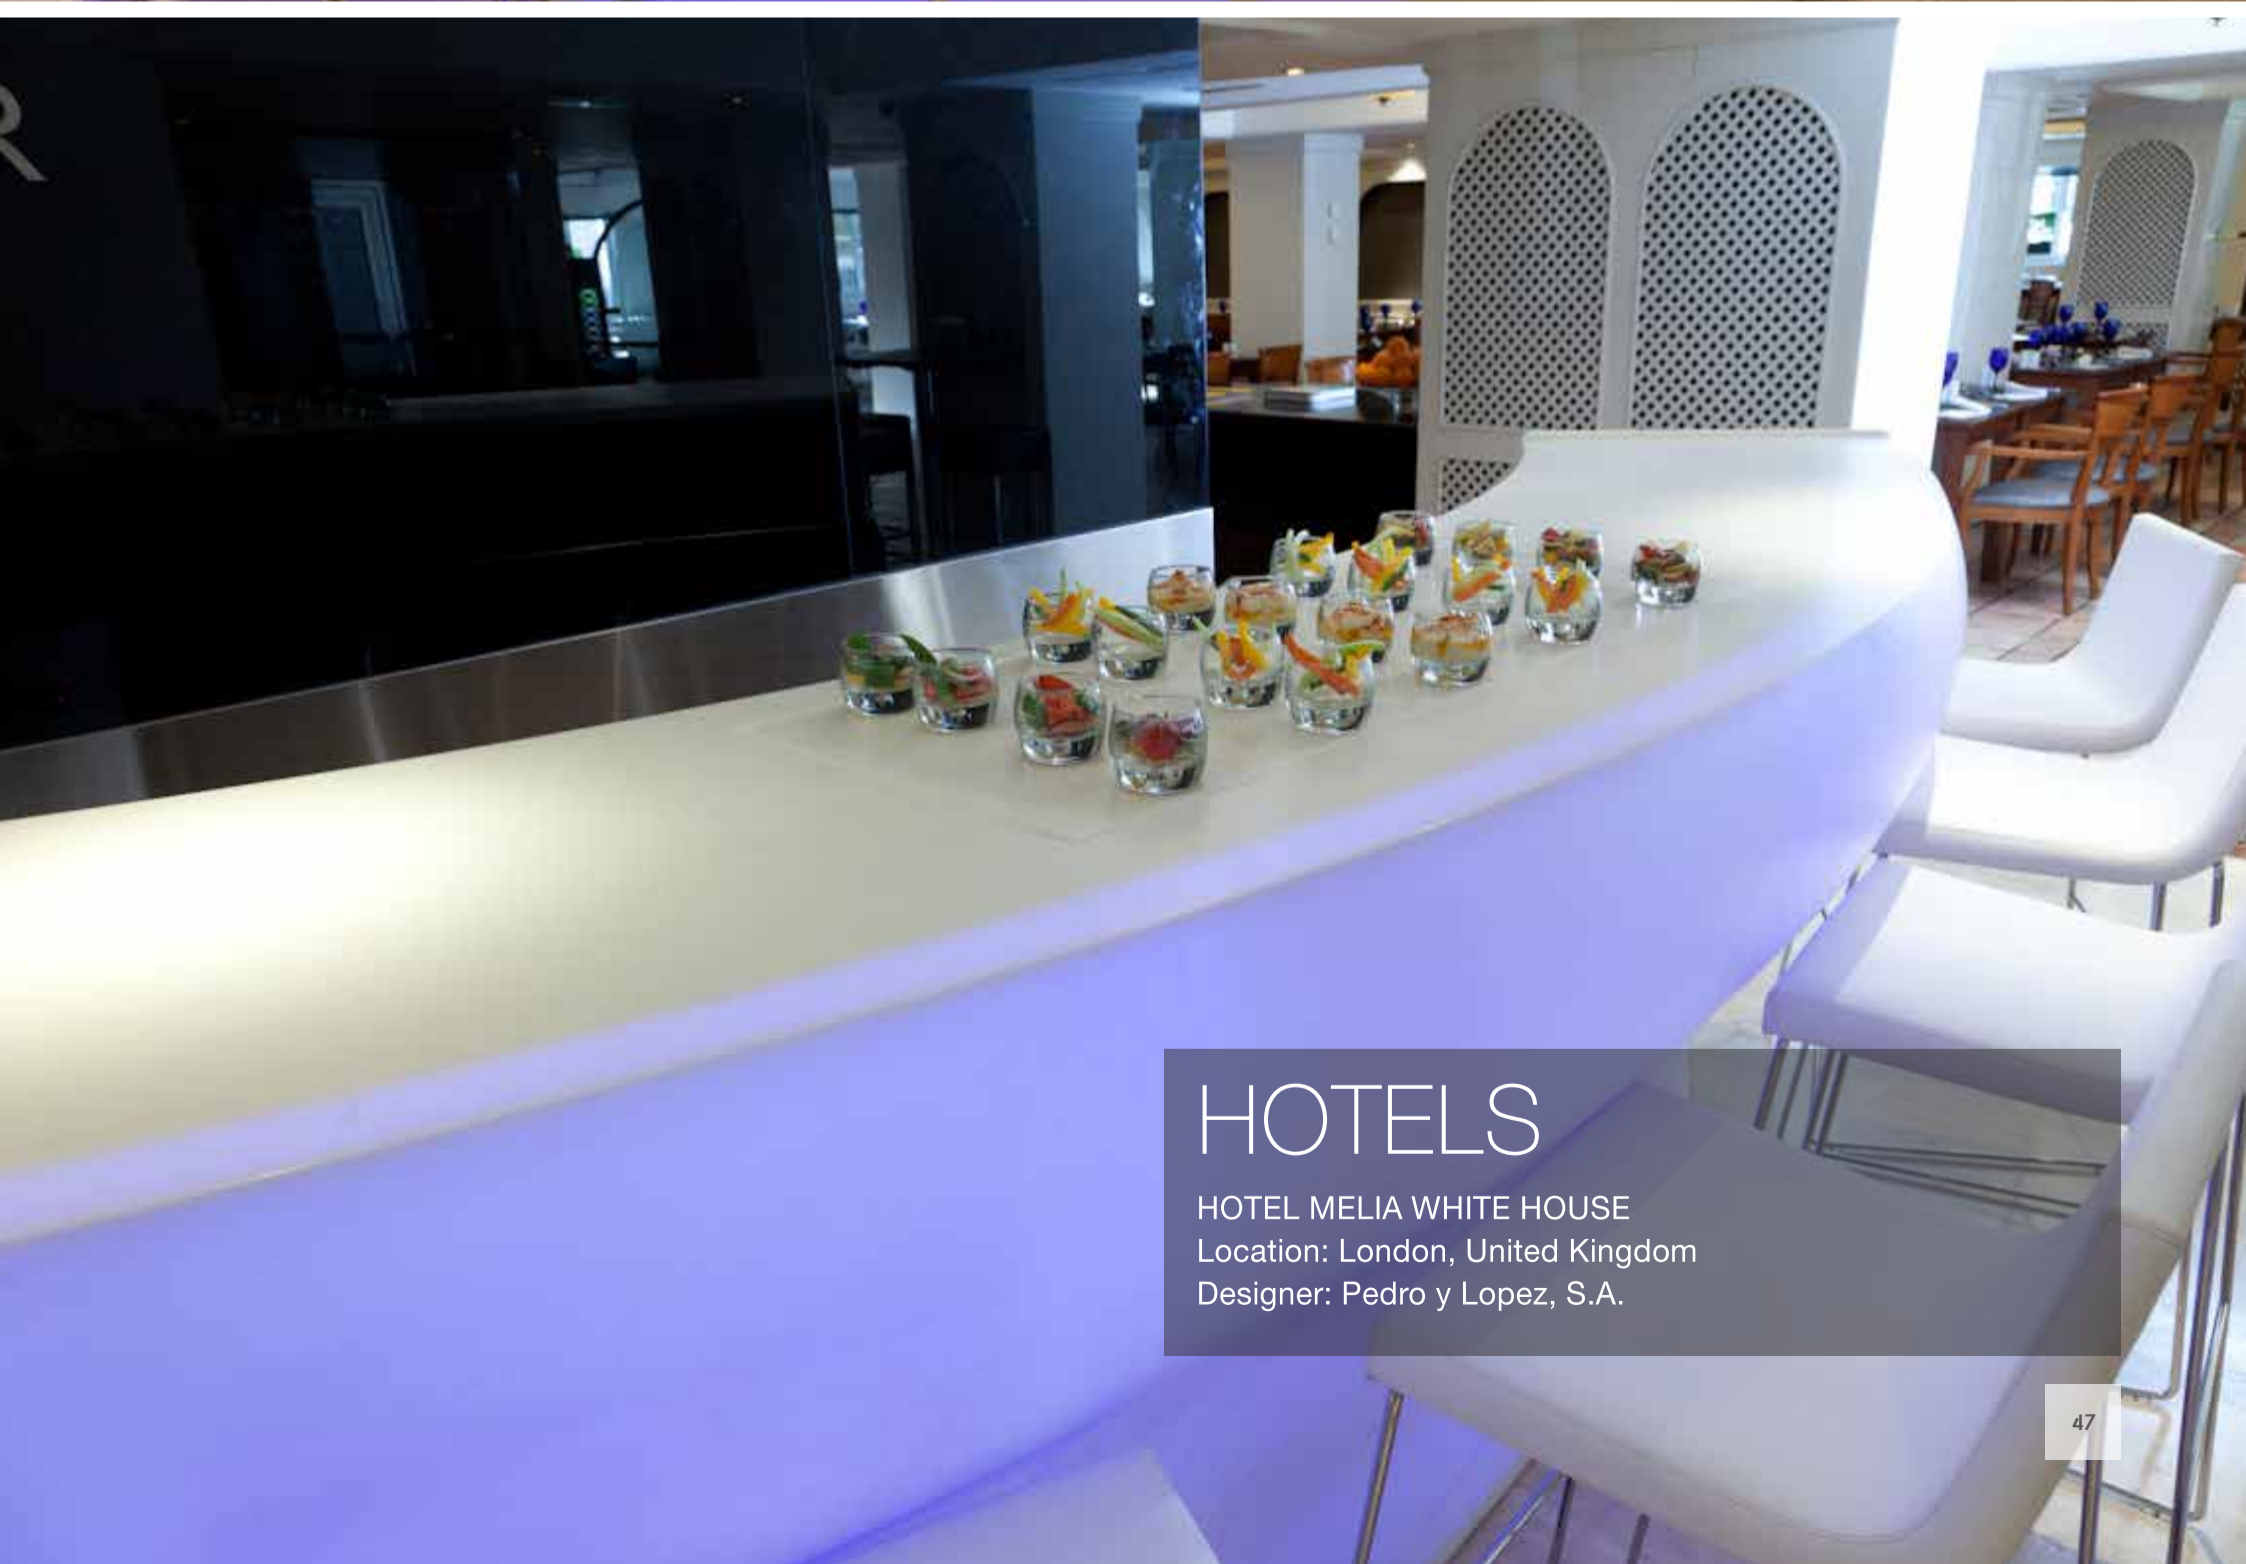

HOTELS

HOTEL MELIA WHITE HOUSE
Location: London, United Kingdom
Designer: Pedro y Lopez, S.A.