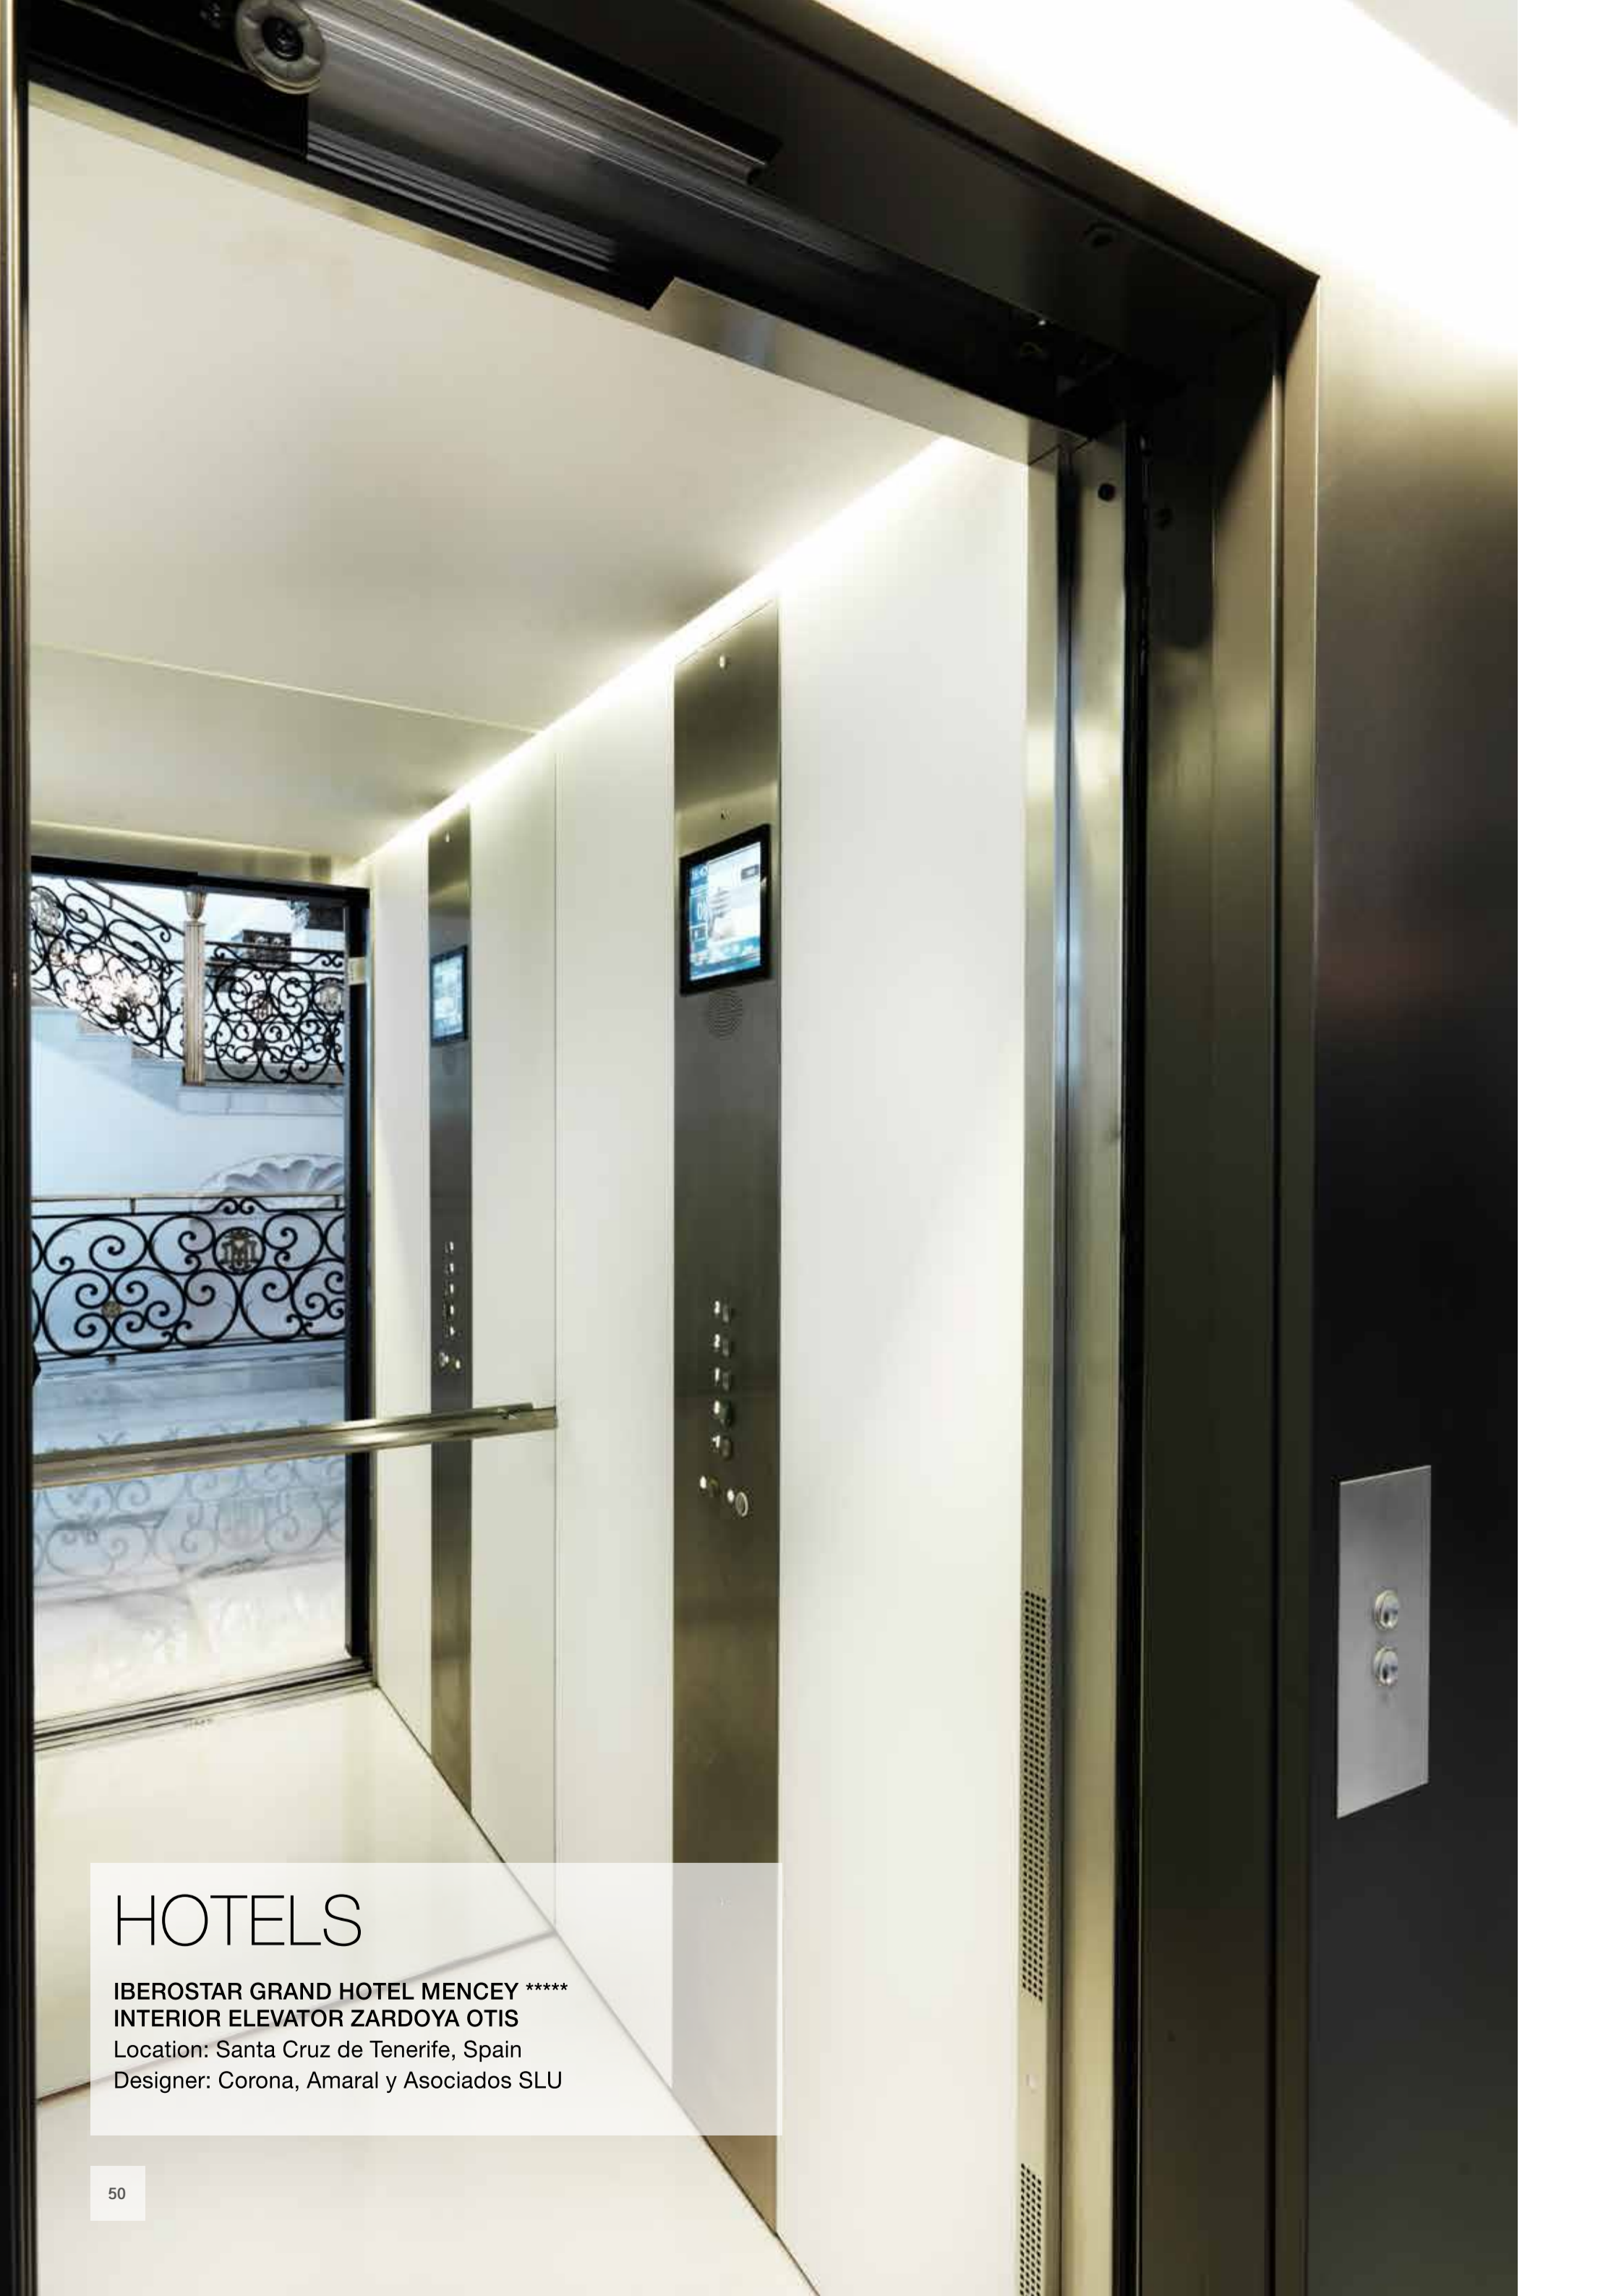

HOTELS

IBEROSTAR GRAND HOTEL MENCEY ***
INTERIOR ELEVATOR ZARDOYA OTIS**

Location: Santa Cruz de Tenerife, Spain

Designer: Corona, Amaral y Asociados SLU