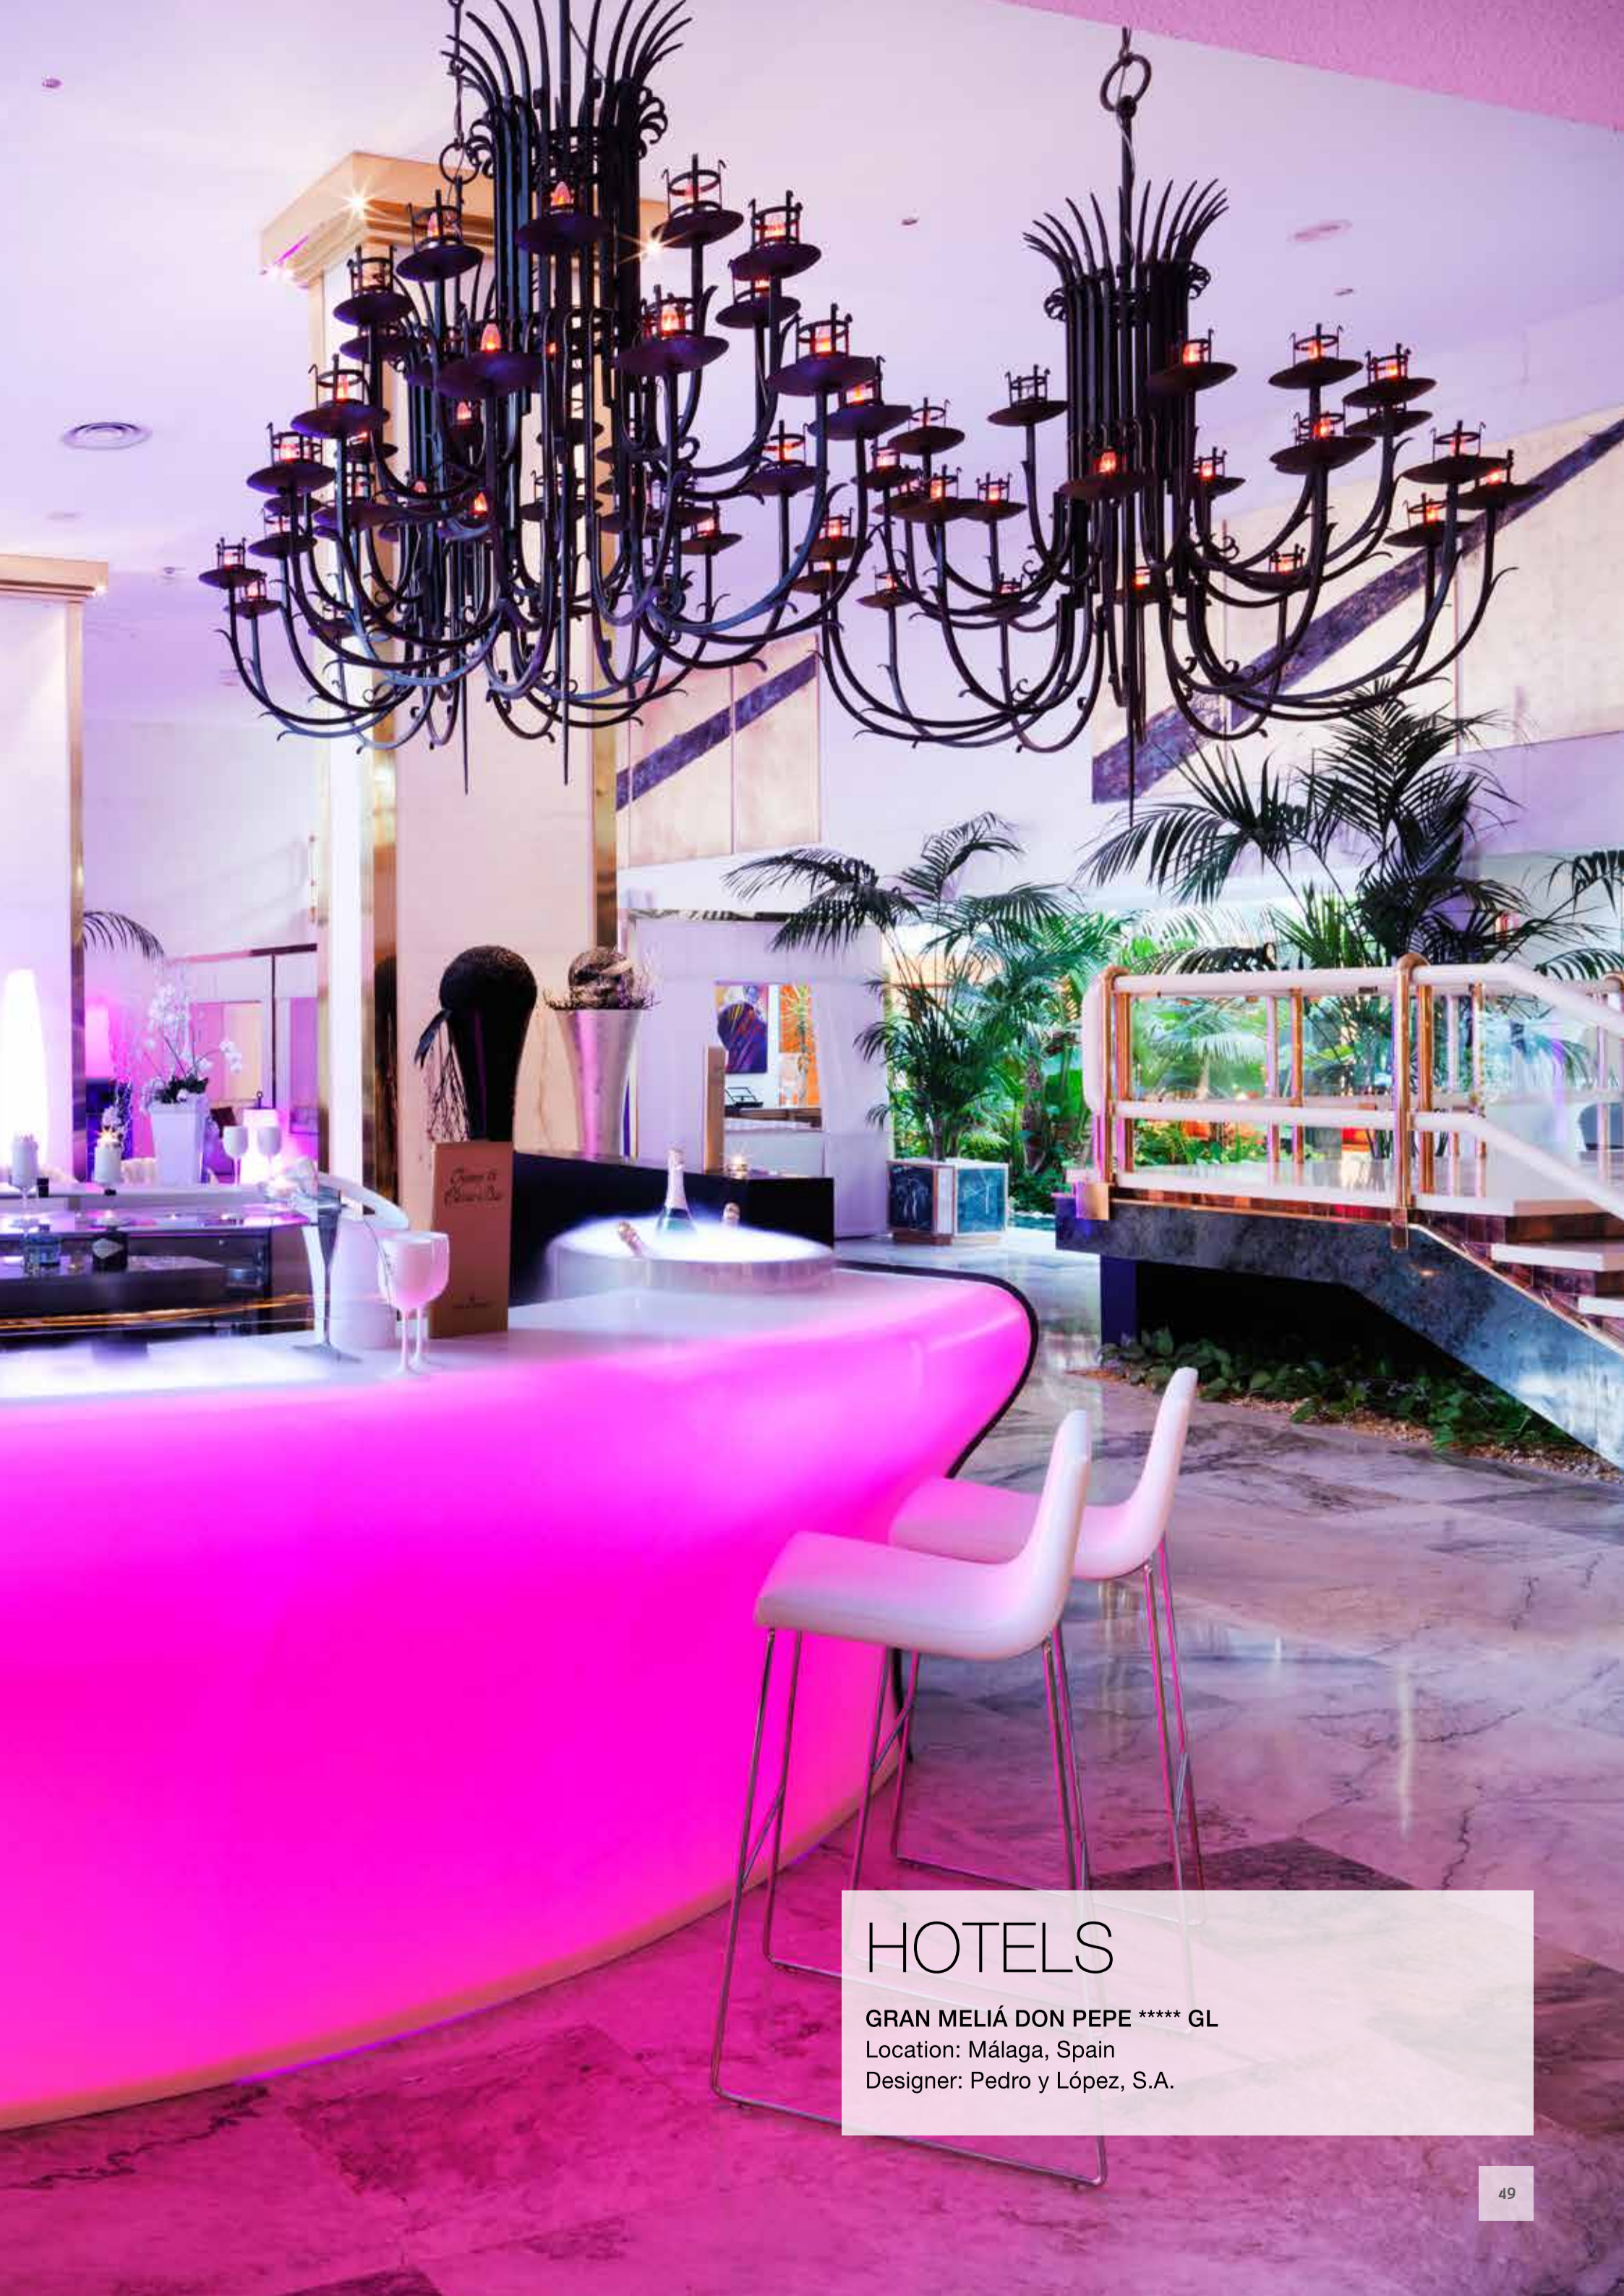

HOTELS

GRAN MELIÁ DON PEPE ***** GL

Location: Málaga, Spain

Designer: Pedro y López, S.A.